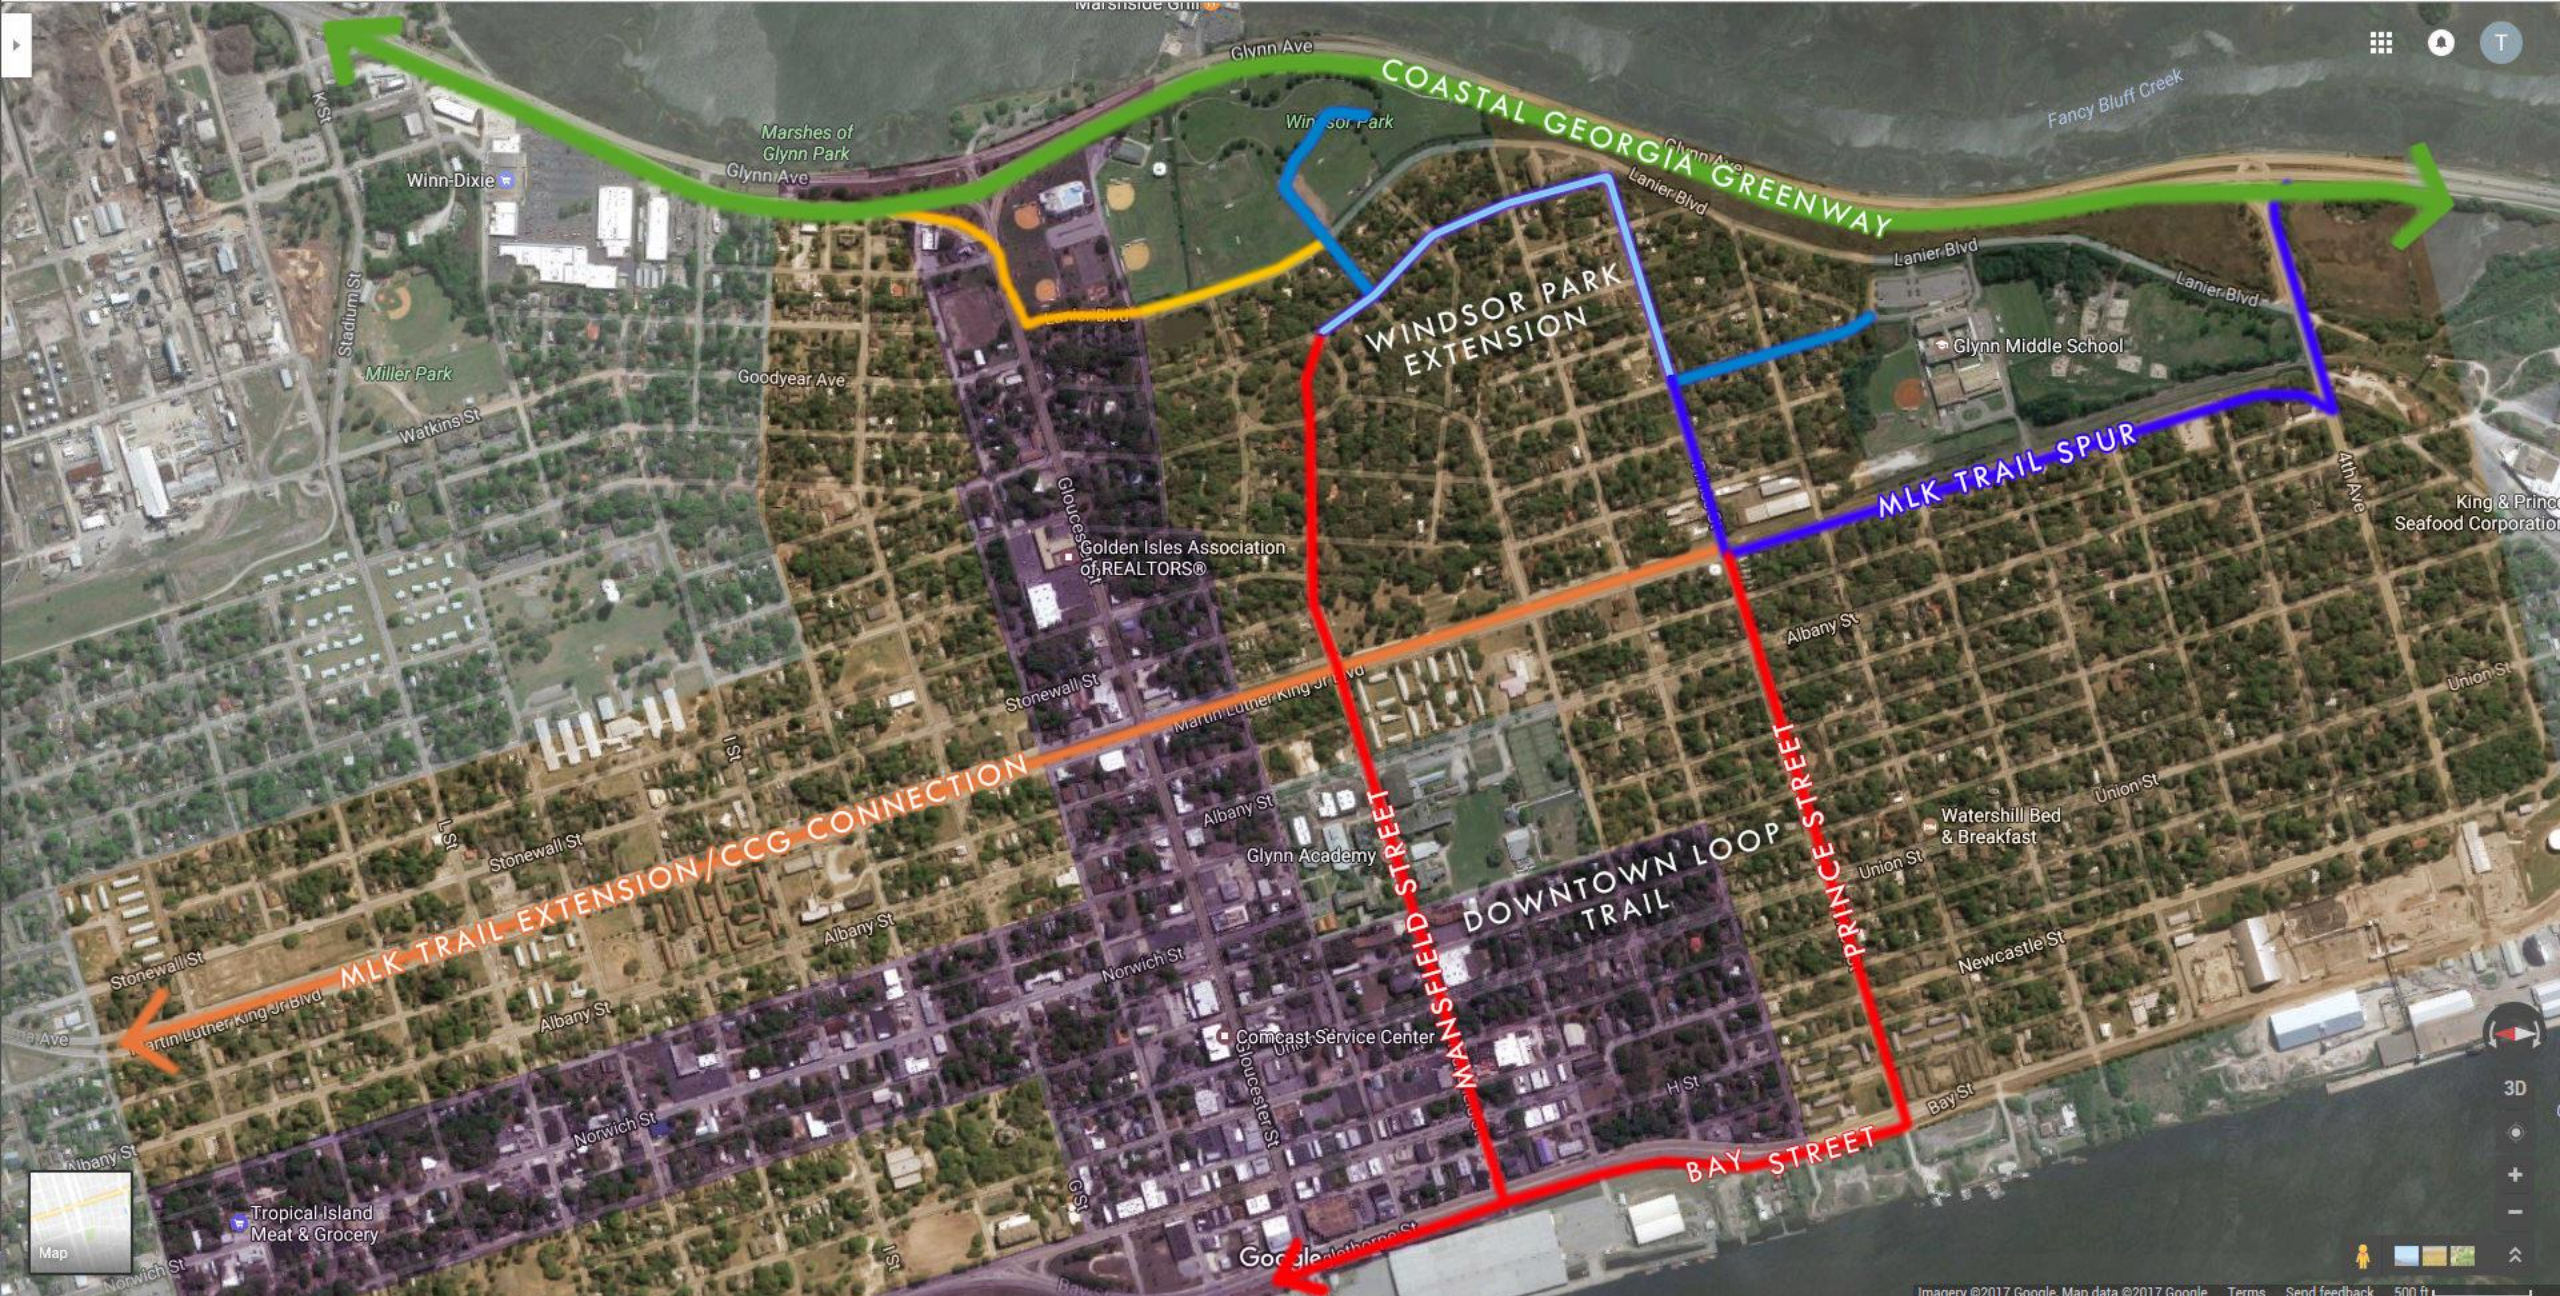

Coastal Greenway

CONNECTIONS

COASTAL GEORGIA GREENWAY

WINDSOR PARK EXTENSION

MLK TRAIL SPUR

MLK TRAIL EXTENSION/CCG CONNECTION

DOWNTOWN LOOP TRAIL

MANFIELD STREET

BAY STREET

PRINCE STREET